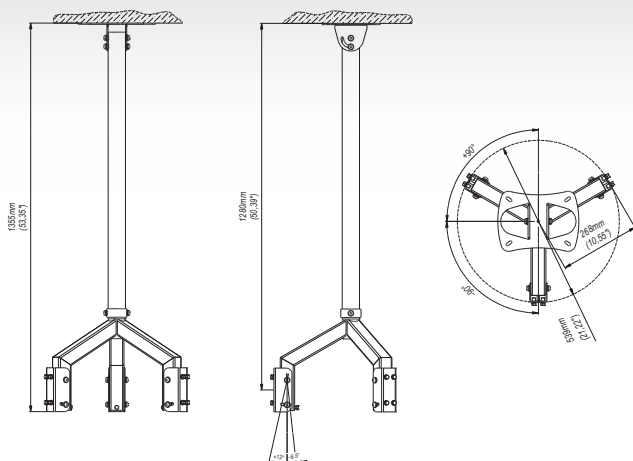

CM4 ■ Triple LCD Ceiling Mount 26"-47"

Features

- 1 **ADJUSTABLE POSITION**
adjustable height, turn and tilt
- 2 **INSTALLATION OF 3 SCREENS ON ONE MOUNT**
- 3 **COMPATIBILITY**
LWB, PWB, TWB series component
- 4 **CABLE ORGANISER**

Technical Data

100x100 mm
200x100 mm
200x200 mm
300x300 mm
400x200 mm
400x400 mm
600x400 mm
800x200 mm
800x400 mm

240 Kg

90°/90°

min. 1355 mm

26"-47"

12°/-6,5°

min. 50x75 mm
max. 850x460 mm

Trade Information

Index	Colour	Package	EAN
CM4c-B	■	■	5908252961504
CM4s-B	■	■	5908252961511

Package Dimensions [mm] (H x W x D)	1250x620x520
Weight [Kg]	11,30

Accessories

LWB1/PWB1/TWB1

CMA1